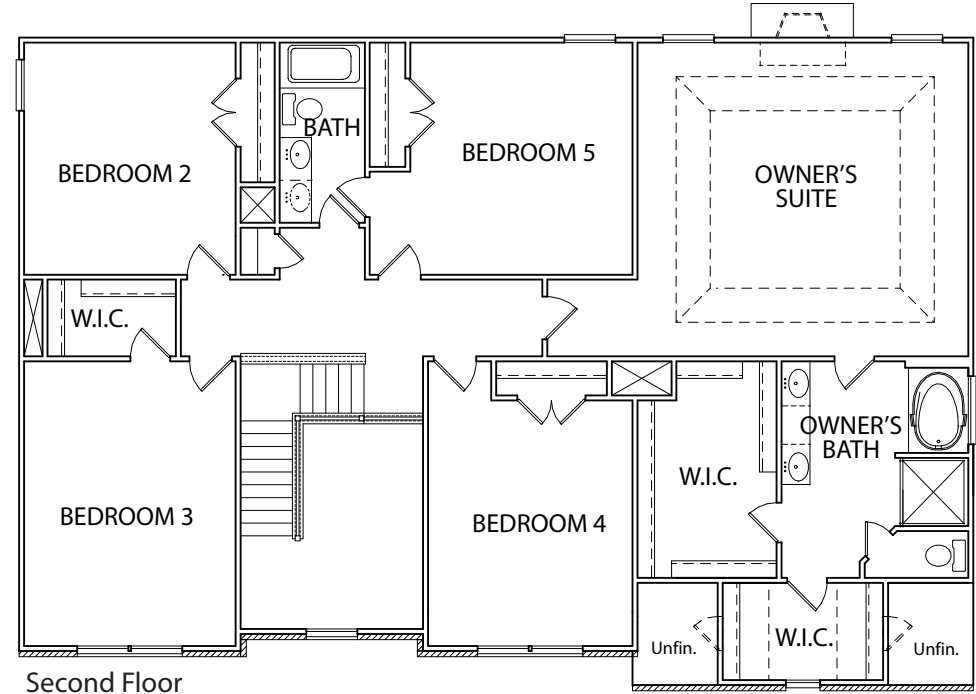

All prices, features and dates are subject to change without prior notice. This offer is subject to omissions, changes and withdrawals without notice. All Bryant Lake LaGrange plan information provided is an artist's concept only and is subject to change.

(877) 384 - LAKE (5253)
(706) 882 - 4600
www.bryantlake.com