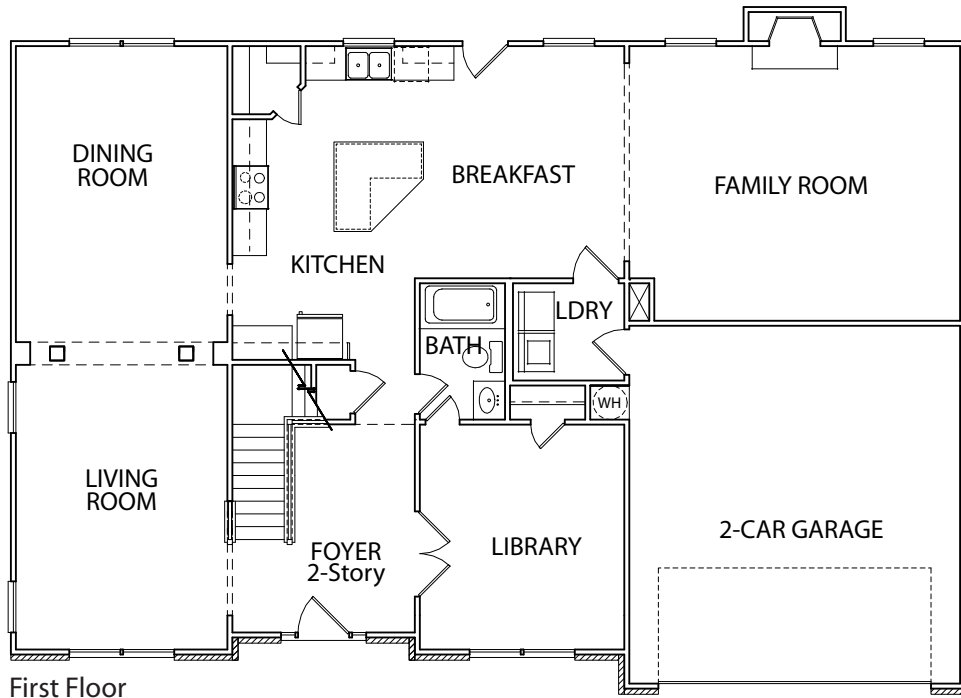

All prices, features and dates are subject to change without prior notice. This offer is subject to omissions, changes and withdrawals without notice. All Bryant Lake LaGrange plan information provided is an artist's concept only and is subject to change.

(877) 384 - LAKE (5253)
(706) 882 - 4600
www.bryantlake.com